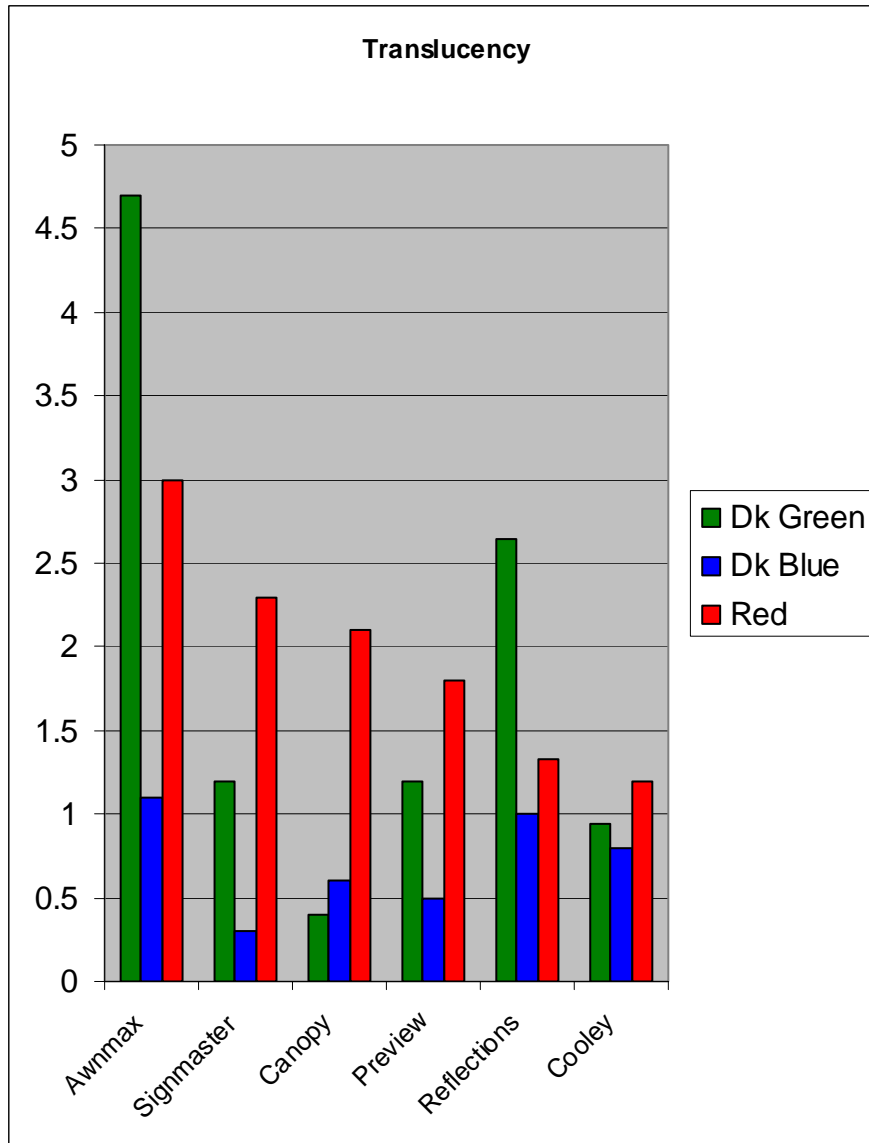

# AWNING FABRIC TRANSLUCENCY COMPARISON

## AWNMAX OUT SHINES THE COMPETITION

As the above graph illustrates Awnmax's illumination quality just can't be beat. Awnmax doesn't just light brighter, it lights better - more vibrant, even lighting with fewer hot and cold spots. Awnmax's scrim design and clear backing help to conduct and spread light more evenly. The difference is most notable on darker colors where Awnmax lights as much as 5x brighter. For your customer it means a rich even vibrant glow from their awnings at night. In some cases it can also mean the potential to run with less lamping - which can translate in to energy and maintenance savings. Others have tried to copy Awnmax's color's, construction and appearance - but nothing compares with Awnmax's quality. When your customer counts - count on Awnmax to deliver the highest quality.